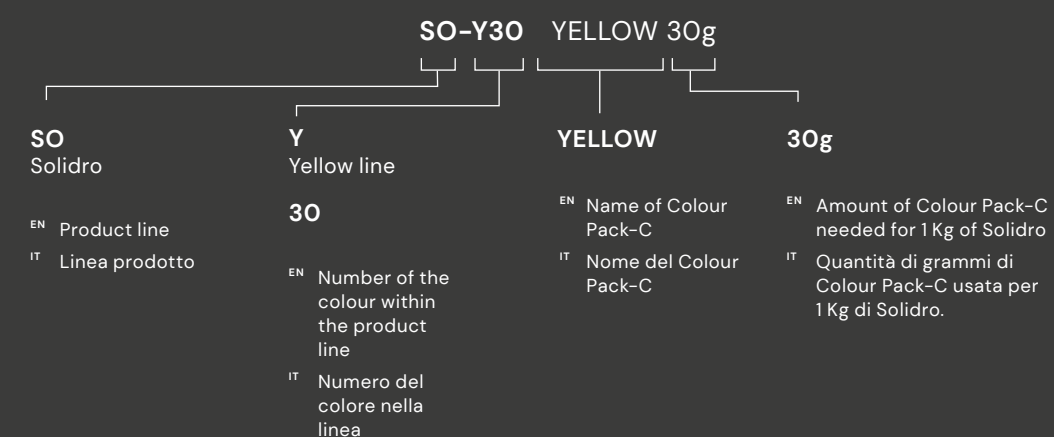

## Solidro Colours

SO

The art of  
harmony

EN How to read the colour name  
IT Lettura del nome colore

EN This special collection of colours for floors and walls by Ideal Work was designed by our creative specialist Valentina De Agnoi. In collaboration with Melanie Bernard, Valentina blended the potential of Ideal Work's new Solidro decorative solution with the latest trends. This exclusive palette was conceived to transform any room into an original work through shades ranging from elegant neutrals to the most daring nuances, capable of enhancing any space with style and uniqueness.

I colori riportati in questa pagina sono solo indicativi, sarà poi l'applicatore autorizzato Ideal Work che realizzerà un campione ad hoc per poter vedere dal vivo colore e finitura.

	 <p><b>SO-Y10</b> ASH WHITE 30g + CHARCOAL 3g</p>	 <p><b>SO-Y20</b> OLIVE GREY 30g</p>				 <p><b>SO-Y30</b> YELLOW 30g</p>				
						 <p><b>SO-O10</b> YELLOW 30g + ROSSO MATTONE 30g</p>				
	 <p><b>SO-R10</b> BROWN 10g</p>	 <p><b>SO-R20</b> BROWN 30g</p>			 <p><b>SO-R30</b> BORDEAUX 60g</p>	 <p><b>SO-R40</b> GRANATA 50g</p>	 <p><b>SO-R50</b> ROSE 10g</p>	 <p><b>SO-R60</b> ROSE 1g</p>		
 <p><b>SO-B10</b> WHITE 30g</p>	 <p><b>SO-B20</b> SILVER GREY 30g</p>	 <p><b>SO-B30</b> SMOKE 30g</p>	 <p><b>SO-B40</b> GRAFITE 10g</p>	 <p><b>SO-B50</b> BLACK 30g</p>	 <p><b>SO-B60</b> BLUE 50g + BLACK 10g</p>	 <p><b>SO-B70</b> OLTREMARE 50g</p>	 <p><b>SO-B80</b> PALE BLUE 30g</p>	 <p><b>SO-B90</b> GLICINE 10g</p>		
	 <p><b>SO-G10</b> ACQUA MARINA 20g + OCCHIALINO 20g</p>	 <p><b>SO-G20</b> SMOKE 10g + FORESTA 30g</p>	 <p><b>SO-G30</b> SMOKE 30g + FORESTA 10g</p>		 <p><b>SO-G40</b> BOSCO 30g</p>	 <p><b>SO-G50</b> OTTANIO 30g</p>	 <p><b>SO-G60</b> ACQUA MARINA 5g + SKY BLUE 2,5g</p>			